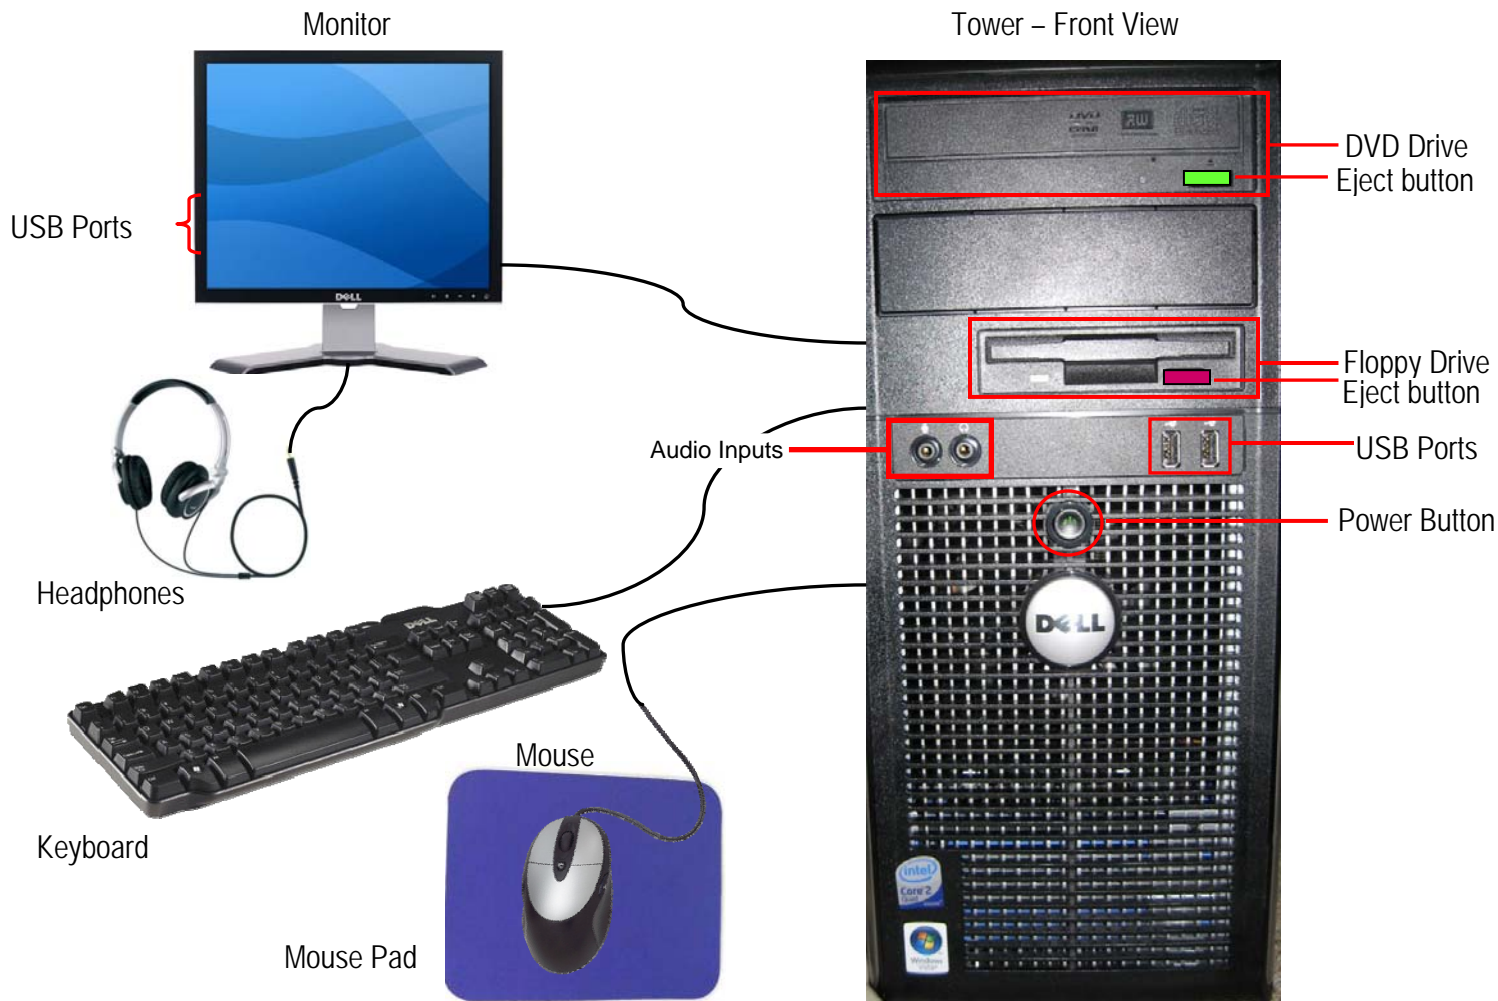

# Common Computer Components

## Portable file storage devices:

1) USB drive (also called "thumb," "flash," or "jump" drive), which are available in up to 128 GB size

2) Compact disc or DVD, which can hold from 750 MB to 8.5 GB

The IntelliMouse features a *wheel* that makes it easy to scroll up and down documents. To scroll down a document or Web page, roll the wheel towards you. Roll the wheel away from you to scroll up.